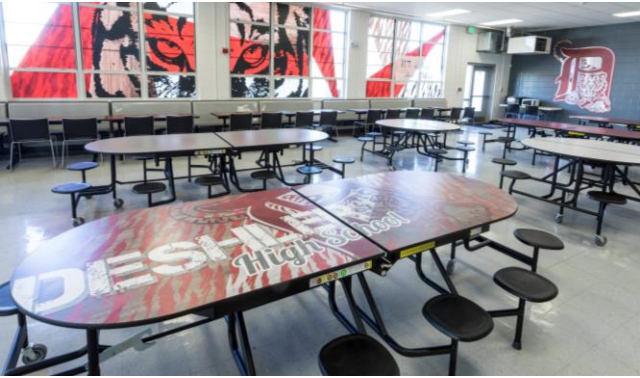

DESIGNING 21ST CENTURY CAFETERIAS

Interior **Elements**

gordon.nail@in-elements.com

478.494.2214

www.in-elements.com

Charleston | Greenville | Charlotte | Raleigh

Gordon Nail

VP K-12 Market Development